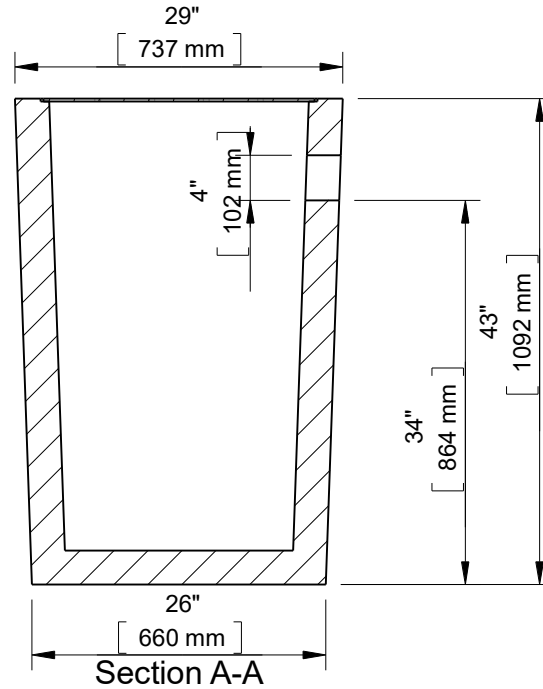

This drawing is the property of Alberta Wilbert Sales Ltd.
There is no guarantee or representation to the user as to the suitability
or reliability of this data for any purpose. The user accepts the data
"as is" and assumes all risks associated with its use.

Edmonton
16910-129 Ave. NW
Edmonton, AB
T5V 1L1
Toll Free: 1-800-232-7385
Bus: (780-447-2222
Fax: (780) 447-1984

Calgary
4315-58 Ave. S.E.
Calgary, AB
T2C 1Y3
Bus: (403) 230-1666
Fax: (403) 276-4176

Penhold
930 Fleming Ave
Penhold, AB
T0M 1R0
Bus: (403) 886-4852
Fax: (403) 886-4853

Capacity: 70 Imp.Gallons
Weight: 1100 Lbs / 499Kg
Handles up to 5000Lbs.
Comes with 1/4" Thick Cover (2 or 16 hole)

Checked by	Item 12016	Date 02.14.20	Scale

File name	Single Garage Sump (12016) Comes With Cover

For Discussion Only.

Drawn by M.D.